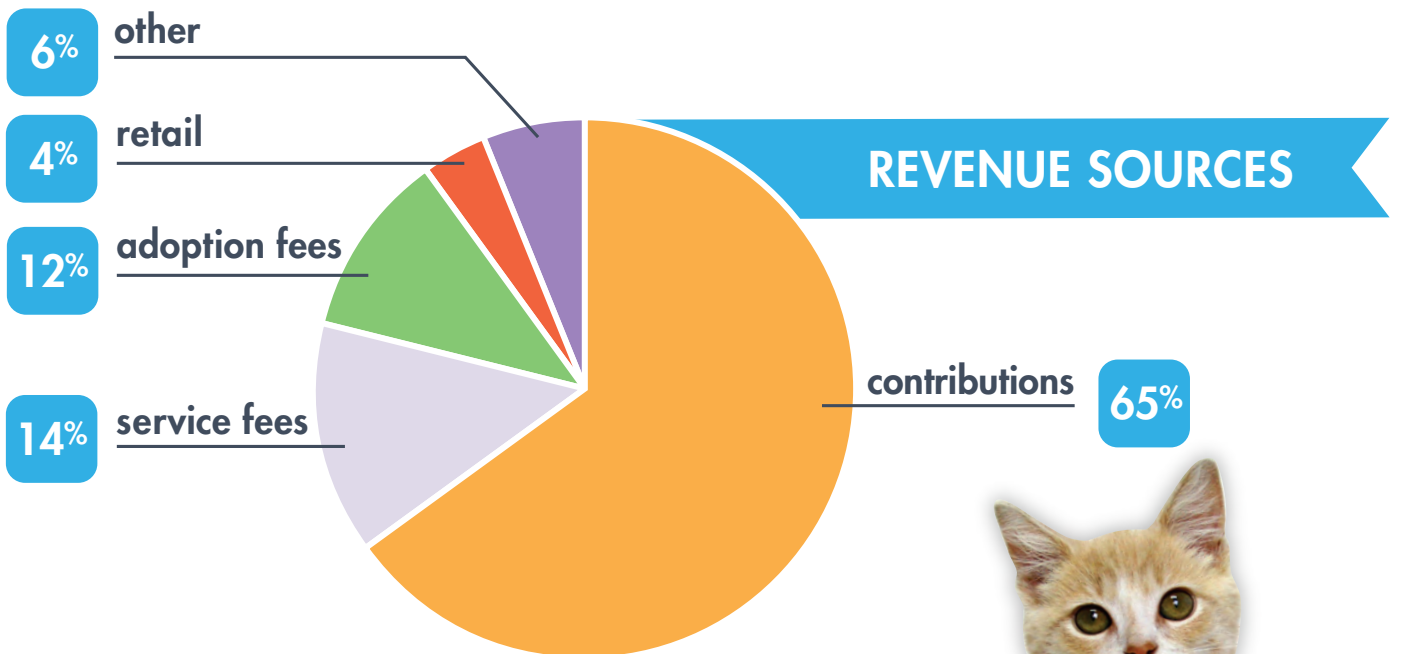

SNAPSHOT 2018

Your support is vital to saving lives.

The Wisconsin Humane Society operates five shelters in **Milwaukee, Saukville, Racine, Green Bay, and Sturgeon Bay**, as well as a public **Spay/Neuter Clinic in West Allis** and a **Wildlife Rehabilitation Center in Milwaukee**. There is no national umbrella group in animal welfare; we are not a part of HSUS, ASPCA, or PETA. We don't receive any general government funding, and we are an independent nonprofit working locally in the communities we serve.

The mission of the Wisconsin Humane Society is to build a community where people value animals and treat them with respect and kindness.

THANK YOU FOR MAKING ALL OF THIS POSSIBLE!

<p>19,948 spay/neuter surgeries were performed, compared to 18,026 the previous year.</p>	<p>13,326 adoptions Animals in our adoption program have as long as it takes to find a new home.</p>	<p>3,574 dogs & cats were adopted as "special needs" because of medical or behavioral issues.</p>
<p>1,526 animals transferred from MADACC for adoption at WHS, a record in at least the last decade.</p>	<p>4,990 wild animals were admitted to the Wildlife Rehabilitation Center.</p>	<p>3,509 animals fostered by 659 families. Foster care is essentially our 6th shelter and makes a huge impact!</p>
<p>3,592 families served through our Pets for Life program, and 1,091 animals were spayed/neutered.</p>	<p>1,915 animals were reunited with their families compared to 1,048 last year.</p>	<p>30,000+ individuals were inspired to make a donation to support the animals at WHS.</p>
<p>7,846 children were reached through youth programming.</p>	<p>11,000 individuals made their first contribution to us, representing \$1.8 million in new revenue.</p>	<p>336 people contributed an amazing \$600,000 to our capital campaign for the Racine Campus.</p>
		<p>2,719 volunteers worked an incredible 89,039 hours! 823 new volunteers joined this year!</p>