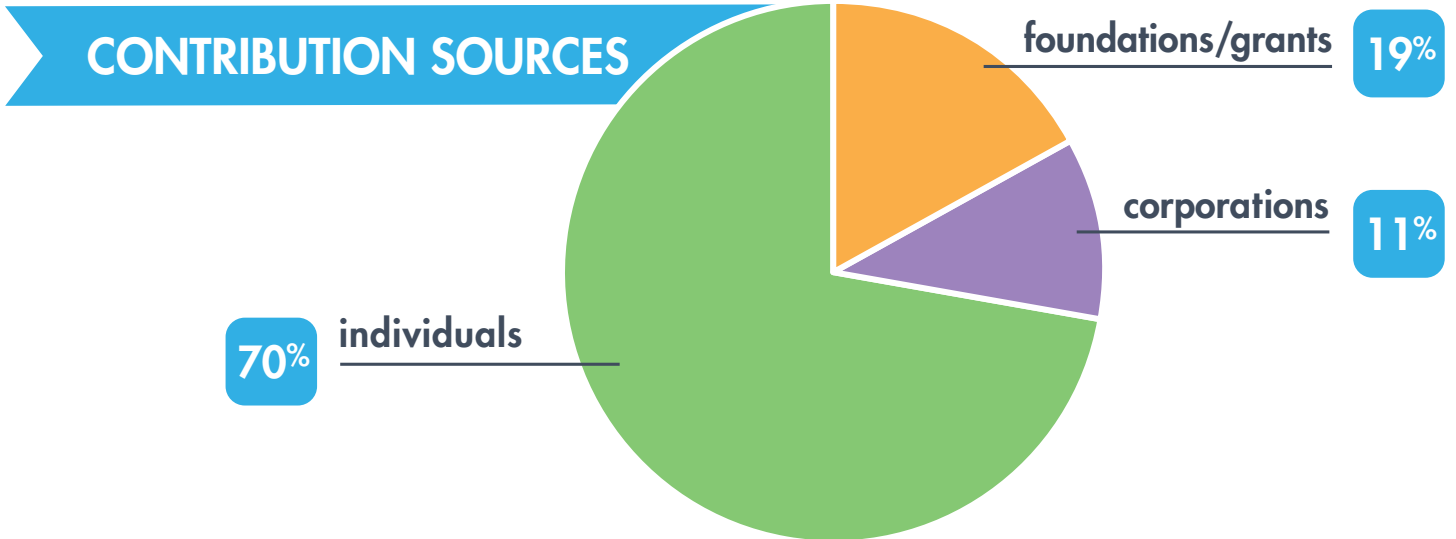

SNAPSHOT 2018

Your support is vital to saving lives.

The Wisconsin Humane Society operates five shelters in **Milwaukee, Saukville, Racine, Green Bay, and Sturgeon Bay**, as well as a public **Spay/Neuter Clinic in West Allis** and a **Wildlife Rehabilitation Center in Milwaukee**. There is no national umbrella group in animal welfare; we are not a part of HSUS, ASPCA, or PETA. We don't receive any general government funding, and we are an independent nonprofit working locally in the communities we serve.

The mission of the Wisconsin Humane Society is to build a community where people value animals and treat them with respect and kindness.

THANK YOU FOR MAKING ALL OF THIS POSSIBLE!

<p>19,948 spay/neuter surgeries were performed, compared to 18,026 the previous year.</p>	<p>13,326 adoptions Animals in our adoption program have as long as it takes to find a new home.</p>	<p>3,574 dogs & cats were adopted as "special needs" because of medical or behavioral issues.</p>
<p>1,526 animals transferred from MADACC for adoption at WHS, a record in at least the last decade.</p>	<p>4,990 wild animals were admitted to the Wildlife Rehabilitation Center.</p>	<p>3,509 animals fostered by 659 families. Foster care is essentially our 6th shelter and makes a huge impact!</p>
<p>3,592 families served through our Pets for Life program, and 1,091 animals were spayed/neutered.</p>	<p>1,915 animals were reunited with their families compared to 1,048 last year.</p>	<p>30,000+ individuals were inspired to make a donation to support the animals at WHS.</p>
<p>7,846 children were reached through youth programming.</p>	<p>11,000 individuals made their first contribution to us, representing \$1.8 million in new revenue.</p>	<p>336 people contributed an amazing \$600,000 to our capital campaign for the Racine Campus.</p>
		<p>2,719 volunteers worked an incredible 89,039 hours! 823 new volunteers joined this year!</p>